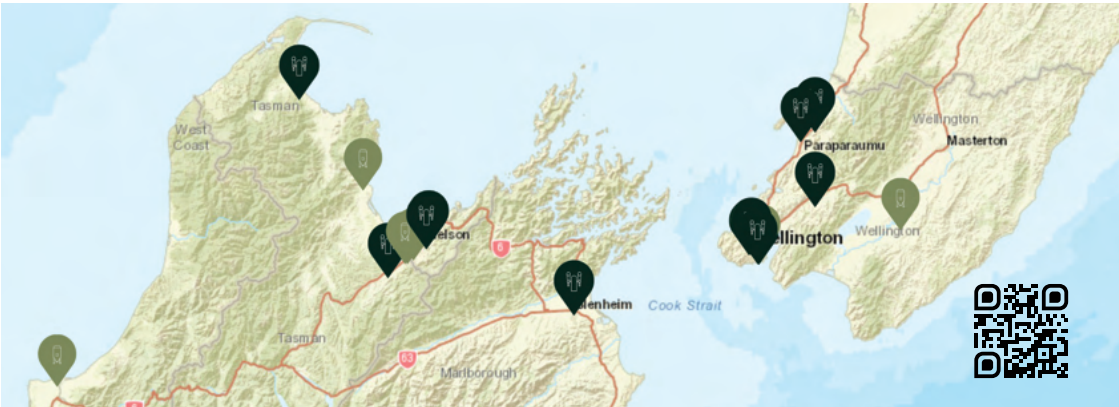

# A refreshing way to see Aotearoa

NZALETRAIL.COM

NEW ZEALAND  
ALE TRAIL

Explore Award Winning Beers  
on the New Zealand Ale Trail